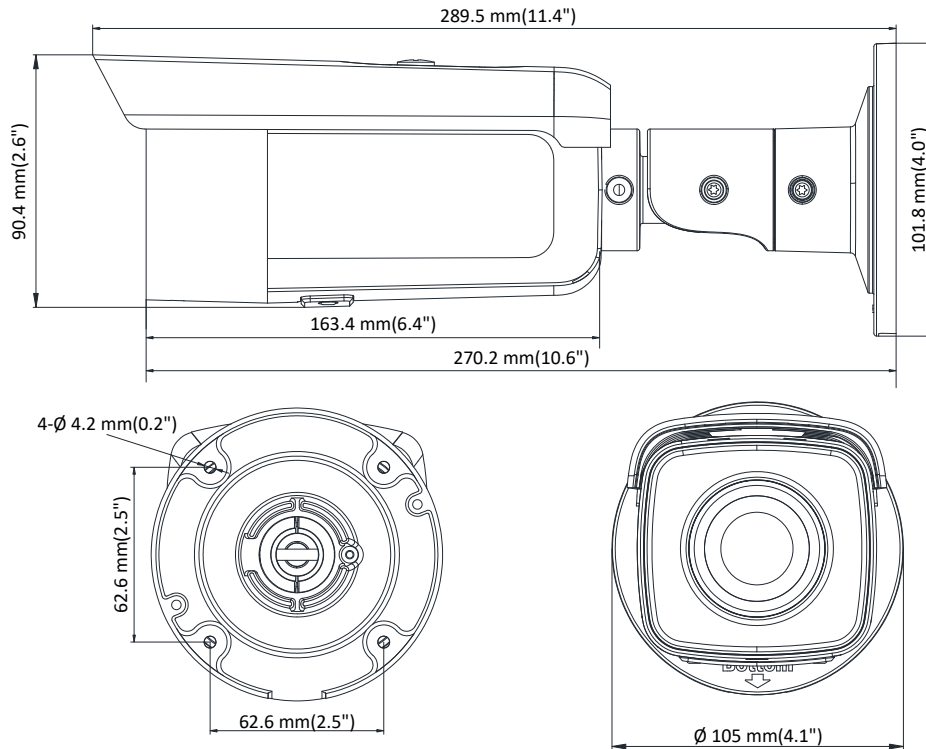

Dimensions

Accessories

Distributed by

DS-1260ZJ
Junction box

HIKVISION®

Headquarters

No.555 Qianmo Road, Binjiang District,
Hangzhou 310051, China
T +86-571-8807-5998
overseasbusiness@hikvision.com

Hikvision USA
T +1-909-895-0400
sales.usa@hikvision.com

Hikvision Australia
T +61-2-8599-4233
salesau@hikvision.com

Hikvision India
T +91-22-28469900
sales@pramahikvision.com

Hikvision Canada
T +1-866-200-6690
sales.canada@hikvision.com

Hikvision Thailand
T +662-275-9949
sales.thailand@hikvision.com

Hikvision Europe
T +31-23-5542770
sales.eu@hikvision.com

Hikvision Italy
T +39-0438-6902
info.it@hikvision.com

Hikvision Brazil
T +55 11 3318-0050
Latam.support@hikvision.com

Hikvision Turkey
T +90 [216]521 7070- 7074
sales.tr@hikvision.com

Hikvision Malaysia
T +601-7652-2413
sales.my@hikvision.com

Hikvision UK & Ireland
T +01628-902140
sales.uk@hikvision.com

Hikvision South Africa
Tel: +27 (10) 0351172
sale.africa@hikvision.com

Hikvision France
T +33(0)1-85-330-450
info.fr@hikvision.com

Hikvision Kazakhstan
T +7-727-9730667
nikia.panfilov@hikvision.ru

Hikvision Vietnam
T +84-974270888
sales.vt@hikvision.com

Hikvision UAE
T +971-4-4432090
salesme@hikvision.com

Hikvision Singapore
T +65-6684-4718
sg@hikvision.com

Hikvision Spain
T +34-91-737-16-55
info.es@hikvision.com

Hikvision Tashkent
T +99-87-1238-9438
uzb@hikvision.ru

Hikvision Hong Kong
T +852-2151-1761
info.hk@hikvision.com

Hikvision Russia
T +7-495-669-67-99
sateru@hikvision.com

Hikvision Korea
T +82-[0]31-731-8817
sales.korea@hikvision.com

Hikvision Poland
T +48-22-460-01-50
info.pl@hikvision.com

Hikvision Indonesia
T +62-21-2933759
Sales.Indonesia@hikvision.com

Hikvision Colombia
sales.colombia@hikvision.com